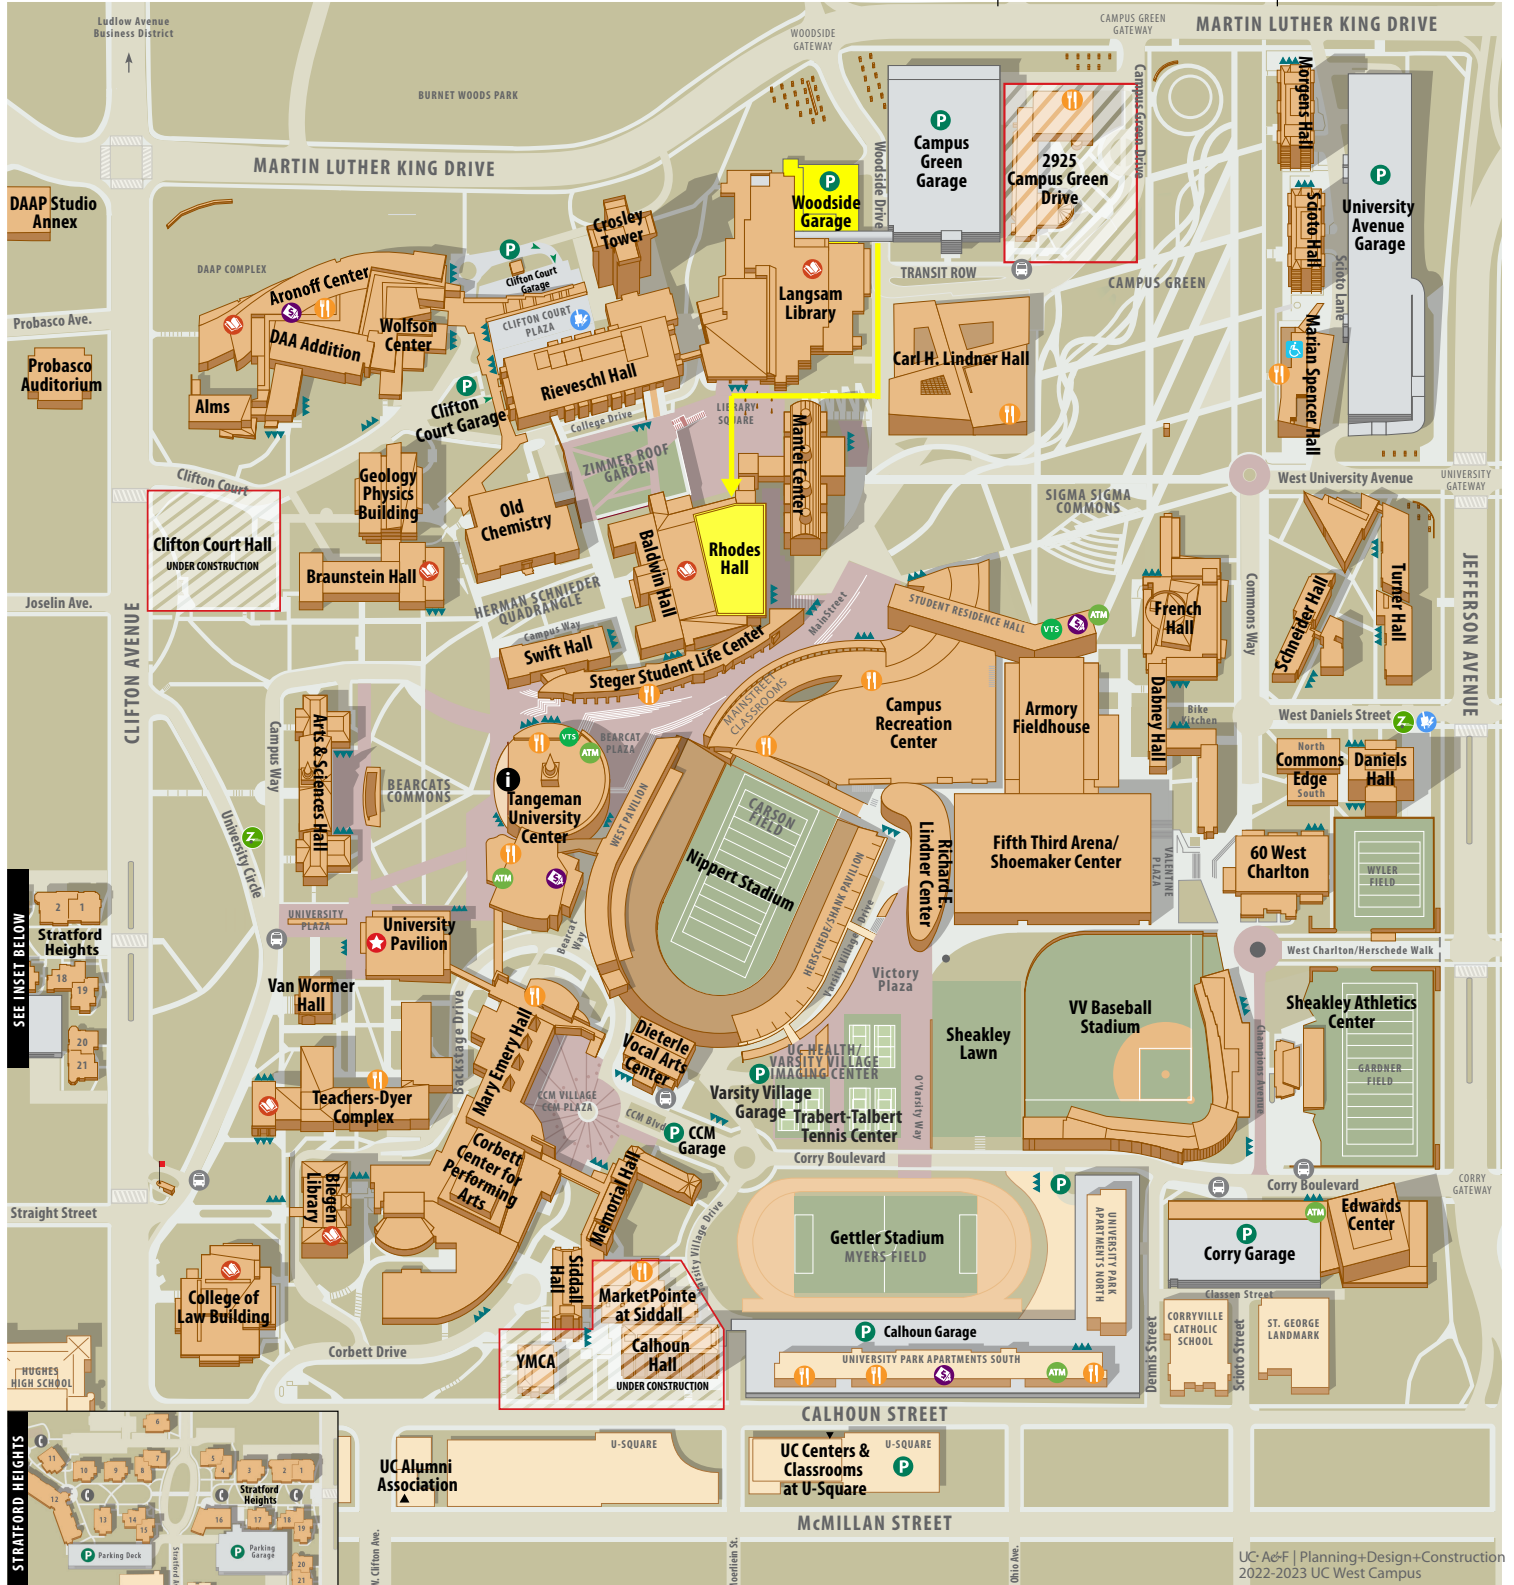

2022-2023

University of Cincinnati Uptown West Campus Map

- Parking Garages/Lots
- Shuttle Stops
- Bike Racks
- Zip Car
- Electric Car Charge Station
- Help Phones
- University Libraries
- Dining
- Shopping
- ATM/VTS

SEE INSET BELOW

STRATFORD HEIGHTS